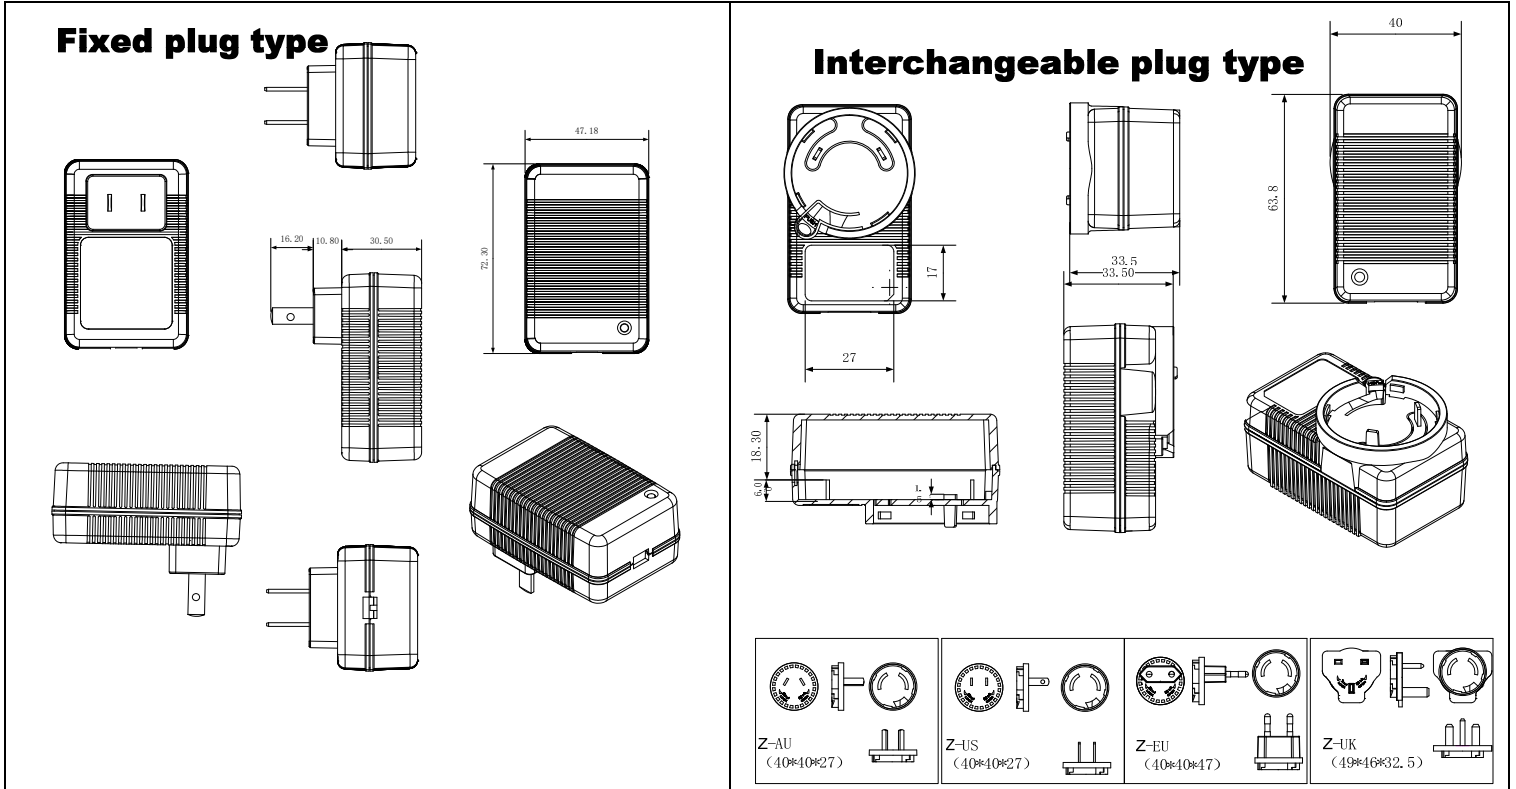

Drawing(mm): 16-24W