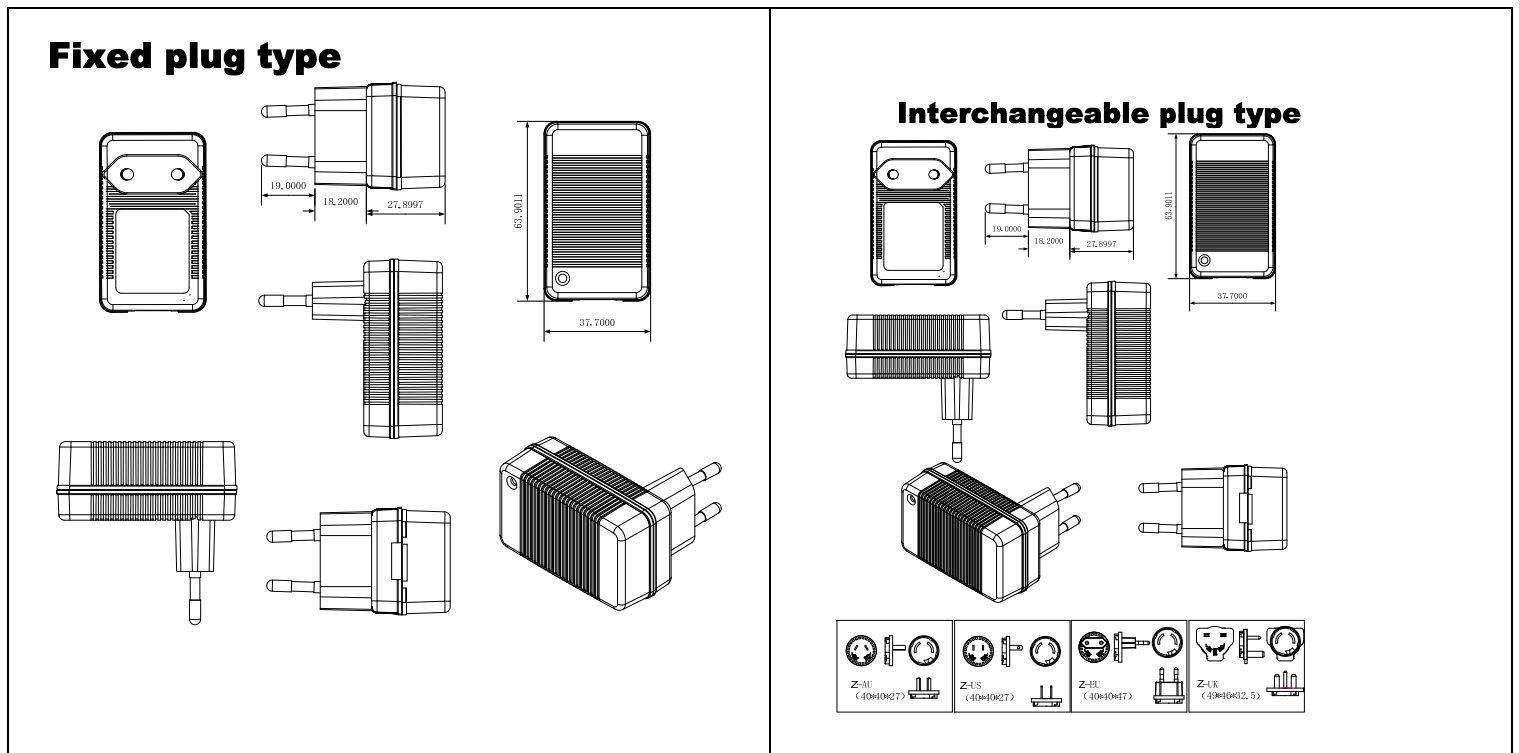

Storage Temp:	-30°C ~ +70°C
	Relative Humidity:	10% ~ 90%
	Vibration and Shock	Meet MIL-STD-810D
Safety	Safety Standard	IEC62368, IEC60065, IEC60950, IEC61558, IEC60335
	EMC/EMI	Meet FCC CLASS B, EN55022 CLASS B.
	EMS	EN61000—4—2/3/4/5
	Drop Testing	3 drops from 1 m height on a hard wooden surface
	A Harmonic source	Pass
Life Time	MTBF	50000 Hours
	Warranty	3 years

If the Power Rate of battery charger drop into below range, please refer to related solution.

POWER RATE	5-15W	16-24W	25-36W	37-65W	66-100W	101-135W	136-220W
Recommend Solution	See drawing at page 3	See drawing at page 4	See drawing at page 5	See drawing at page 6	See drawing at page 6	See drawing at page 7	See drawing at page 7

Drawing(mm): 5-15W