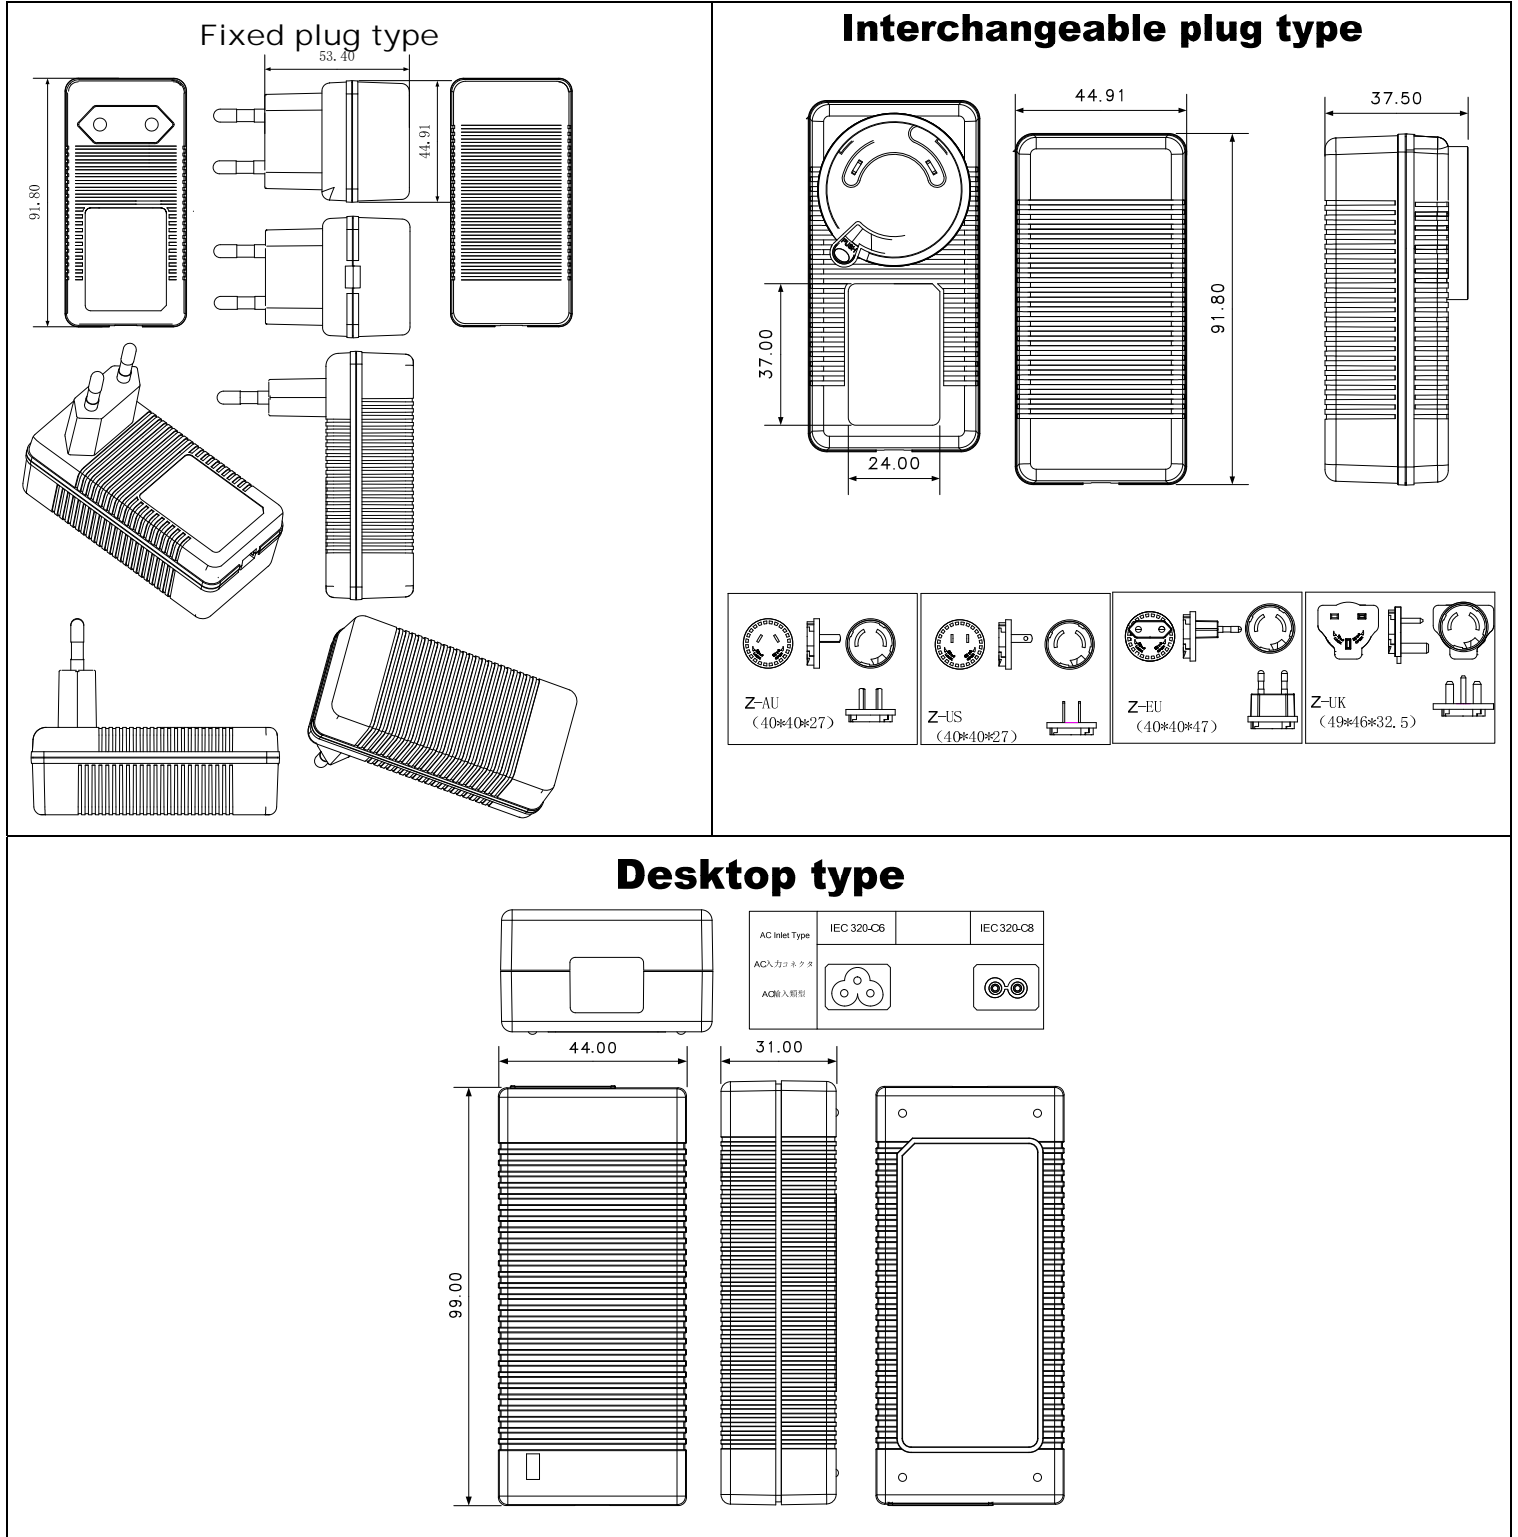

Drawing(mm): 5-15W

Drawing(mm): 16-24W

Drawing(mm): 25-36W

Drawing(mm): 37-65W

Drawing(mm): 66-100W

Drawing(mm): 101-135W

Drawing(mm): 136-220W

Model List: