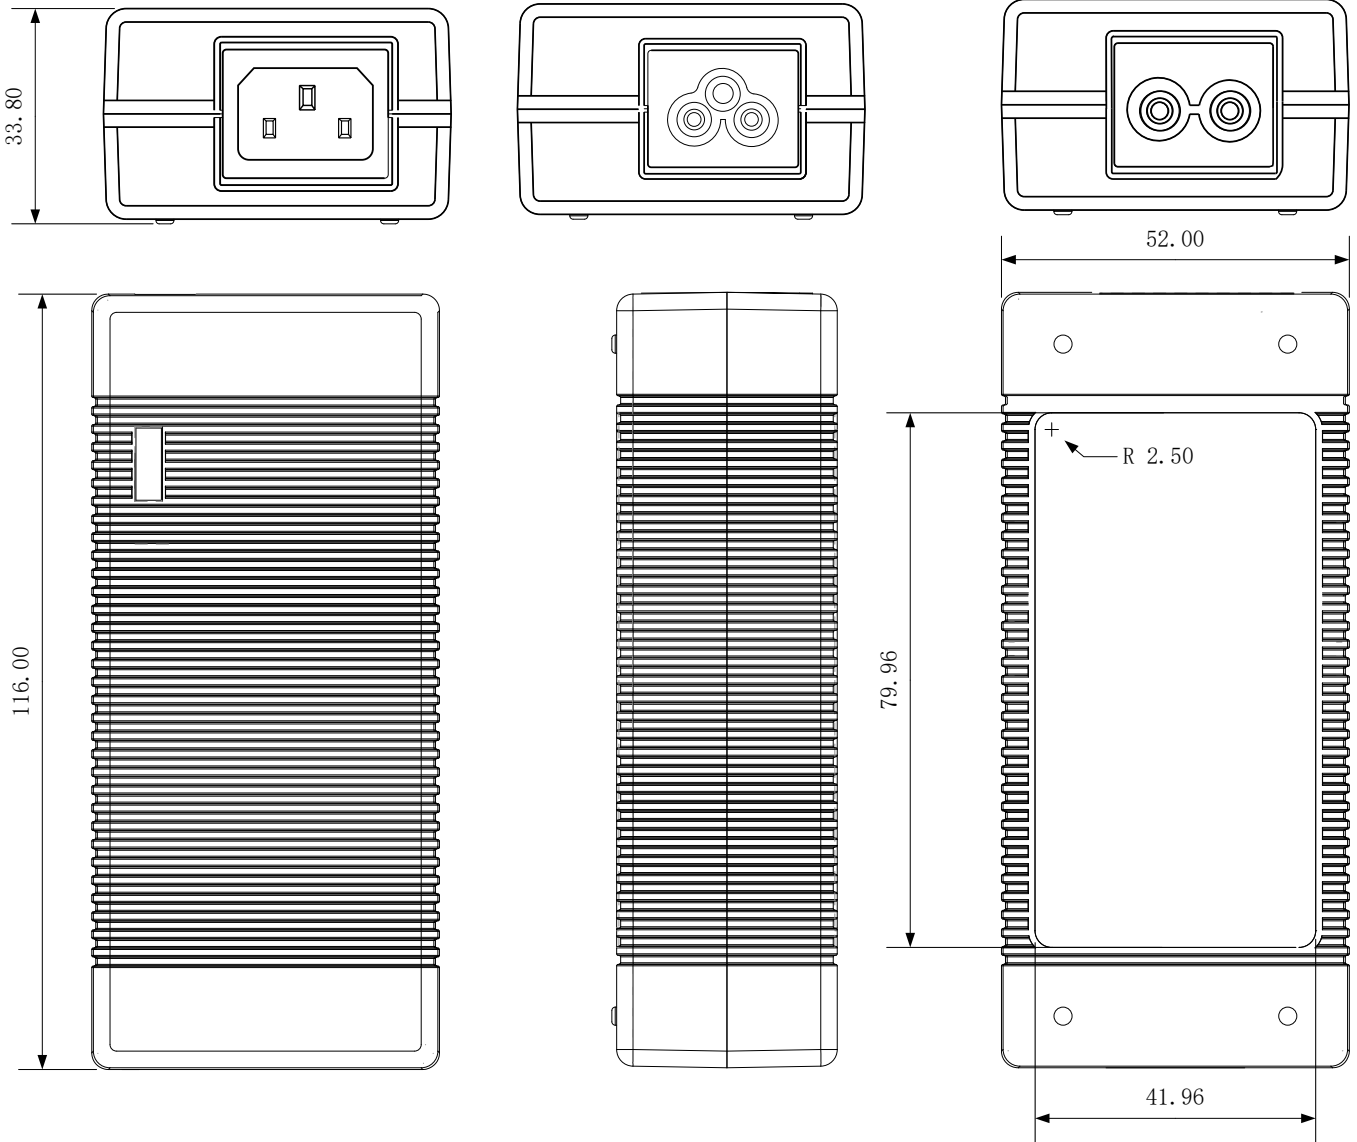

Drawing(mm):